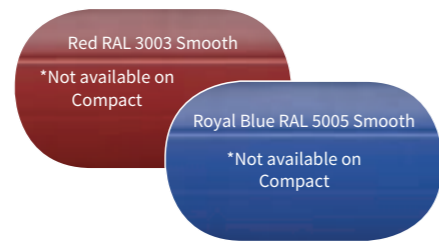

Solid colours

THE BIGGEST RANGE

Textured, smooth and wood effects.

The door curtain of the Europa and Europa Compact is available in all of the finishes below. Many colours are available in smooth or textured finishes - see the swatches for availability.

Smooth finishes are a factory applied, high grade powder coating that has a satin surface. Textured colours are a textured laminate applied over a powder-coated base adding an attractive yet subtle texture that also improves durability.