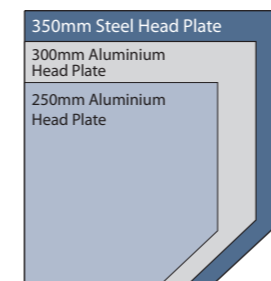

SPACE REQUIREMENTS

Headroom requirement