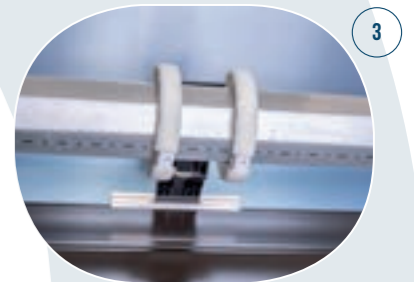

Safe

The intelligent safety edge senses obstructions, stopping and reversing the door on contact.

Intelligent Control

The door's brain - a courtesy light guides your way, an alarm deters intruders, push buttons allow door operation and the control unit powers and monitors the motor and safety systems.