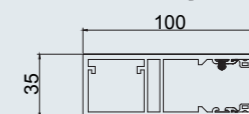

Maximum door height for each head plate size

3000mm
2350mm

GUIDES

WINDOW SECURITY

Protect vulnerable windows with a stylish and discrete security solution.

CALLISTO - SECURITY AND SHADING IN ONE...

Callisto aluminium security shutters are an effective solution to security at home.