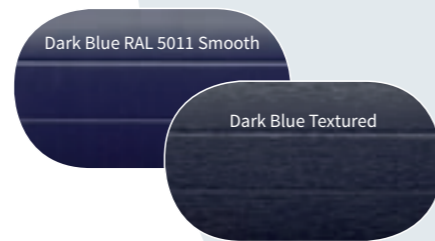

Solid colours

THE BIGGEST RANGE

Textured, smooth and wood effects.

The door curtain of the Europa and Europa Compact is available in all of the finishes below. Many colours are available in smooth or textured finishes - see the swatches for availability.

Smooth finishes are a factory applied, high grade powder coating that has a satin surface. Textured colours are a textured laminate applied over a powder-coated base adding an attractive yet subtle texture that also improves durability.