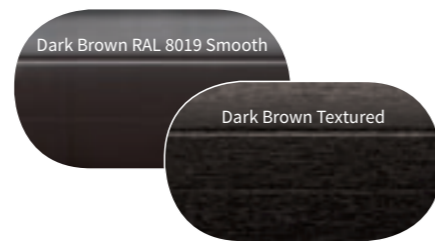

Solid colours

THE BIGGEST RANGE

Textured, smooth and wood effects.

The door curtain of the Europa and Europa Compact is available in all of the finishes below. Many colours are available in smooth or textured finishes - see the swatches for availability.

Smooth finishes are a factory applied, high grade powder coating that has a satin surface. Textured colours are a textured laminate applied over a powder-coated base adding an attractive yet subtle texture that also improves durability.