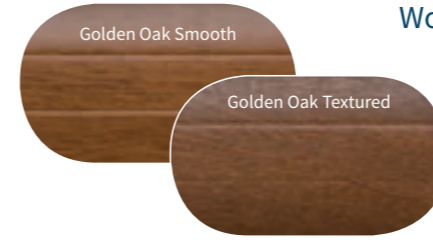

...OR CONTEMPORARY!

Wood effect

Important

The colours shown here are for illustration purposes only and limited by the printing process. Please ensure you have seen a sample of your selected colour.

There may be a slight shade and sheen difference between the door curtain and the bottom slat and other parts of the door such as the guides and the door housing box due to the different coating processes required for each element.

Over time some marking to the door curtain inside and out will occur in the course of operation. This is normal for all types of roller door.