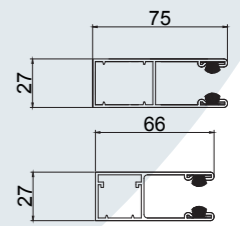

SPACE REQUIREMENTS

Headroom requirement

Maximum height inclusive of head plates

Maximum door height for each head plate size

4000mm
3000mm
2000mm

Headroom requirement

Maximum height inclusive of head plates

Maximum door height for each head plate size

3000mm
2350mm

GUIDES

WINDOW SECURITY

Protect vulnerable windows with a stylish and discrete security solution.

CALLISTO - SECURITY AND SHADING IN ONE...

Callisto aluminium security shutters are an effective solution to security at home.