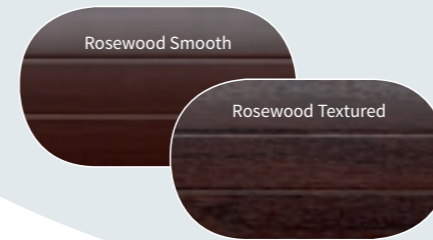

...OR CONTEMPORARY!

Wood effect

Important

The colours shown here are for illustration purposes only and limited by the printing process. Please ensure you have seen a sample of your selected colour.

There may be a slight shade and sheen difference between the door curtain and the bottom slat and other parts of the door such as the guides and the door housing box due to the different coating processes required for each element.

Over time some marking to the door curtain inside and out will occur in the course of operation. This is normal for all types of roller door.