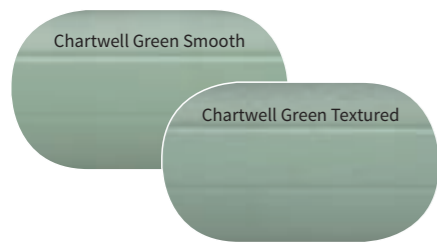

Solid colours

THE BIGGEST RANGE

Textured, smooth and wood effects.

The door curtain of the Europa and Europa Compact is available in all of the finishes below. Many colours are available in smooth or textured finishes - see the swatches for availability.

Smooth finishes are a factory applied, high grade powder coating that has a satin surface. Textured colours are a textured laminate applied over a powder-coated base adding an attractive yet subtle texture that also improves durability.