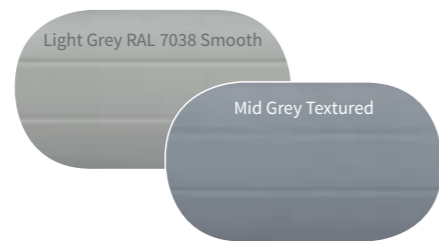

Solid colours

THE BIGGEST RANGE

Textured, smooth and wood effects.

The door curtain of the Europa and Europa Compact is available in all of the finishes below. Many colours are available in smooth or textured finishes - see the swatches for availability.

Smooth finishes are a factory applied, high grade powder coating that has a satin surface. Textured colours are a textured laminate applied over a powder-coated base adding an attractive yet subtle texture that also improves durability.