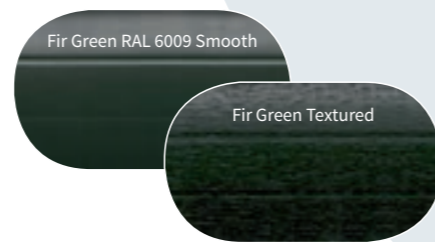

Solid colours

THE BIGGEST RANGE

Textured, smooth and wood effects.

The door curtain of the Europa and Europa Compact is available in all of the finishes below. Many colours are available in smooth or textured finishes - see the swatches for availability.

Smooth finishes are a factory applied, high grade powder coating that has a satin surface. Textured colours are a textured laminate applied over a powder-coated base adding an attractive yet subtle texture that also improves durability.