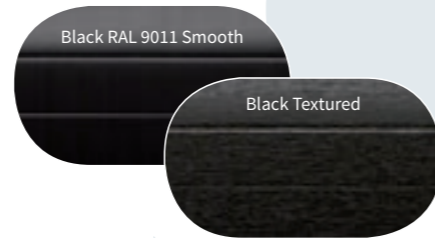

Solid colours

THE BIGGEST RANGE

Textured, smooth and wood effects.

The door curtain of the Europa and Europa Compact is available in all of the finishes below. Many colours are available in smooth or textured finishes - see the swatches for availability.

Smooth finishes are a factory applied, high grade powder coating that has a satin surface. Textured colours are a textured laminate applied over a powder-coated base adding an attractive yet subtle texture that also improves durability.