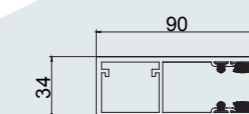

Maximum door height for each head plate size

3000mm
2350mm

GUIDES

WINDOW SECURITY

Protect vulnerable windows with a stylish and discrete security solution.

CALLISTO - SECURITY AND SHADING IN ONE...

Callisto aluminium security shutters are an effective solution to security at home.