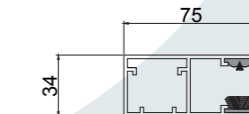

Maximum door height for each head plate size

3000mm
2350mm

GUIDES

WINDOW SECURITY

Protect vulnerable windows with a stylish and discrete security solution.

CALLISTO - SECURITY AND SHADING IN ONE...

Callisto aluminium security shutters are an effective solution to security at home.